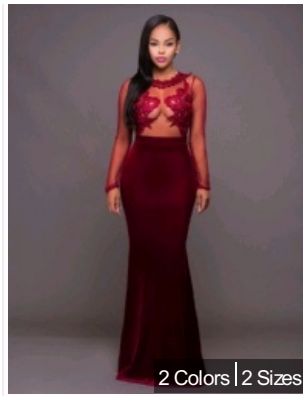

Black Elegant Embroidery Bac...

\$9.98/1pcs

R80414-1

2 Sizes

Sleeveless Blue Lace Maxi Dr...

\$9.90/1pcs

R80369

2 Colors | 2 Sizes