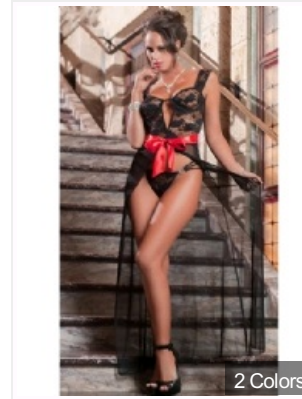

Emerald Belted V Neck Back M...

\$7.98/1pcs
R70343

5 Sizes

Black One Shoulder Sexy Even...

\$5.66/1pcs
R70331

2 Colors

Open Long Purple Lace Dress ...

\$6.30/1pcs
R70160-2

2 Colors

Black Sheer Lace Evening Gow...

\$6.30/1pcs
R70160-1

2 Colors

Deep-V Neckline Dark Blue Lo...

\$6.99/1pcs
R70137-2

2 Colors

Deep-V Neckline Blue Long Sl...