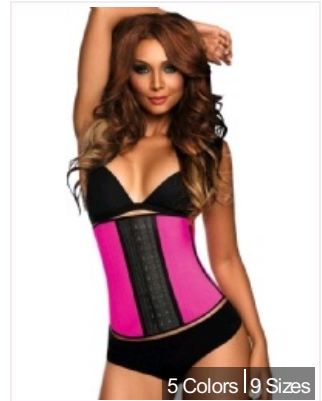

5 Colors | 9 Sizes

4 Steel Bones Rosy Latex Cor...

$8.78/1pcs
A2216-4