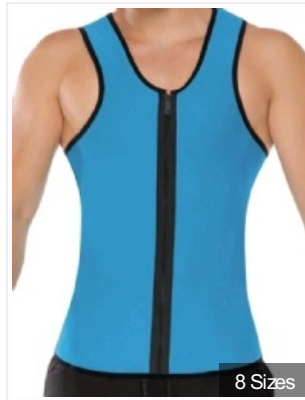

9 Steel Bones Corsets

\$10.79/1pcs
A2238-5

8 Sizes

Sweet Blue Neoprene Body Sha...

\$11.88/1pcs
A2235

9 Sizes

9 Steel Bones Breathable Lat...

\$12.60/1pcs
A2236-1

8 Sizes

Men Blue Neoprene Corsets Wi...

\$10.30/1pcs
A2237

5 Colors | 9 Sizes

Plus Size 4 Steel Bones Purp...

\$9.28/1pcs
A2216-5P

5 Colors | 9 Sizes

Plus Size 4 Steel Bones Rosy...